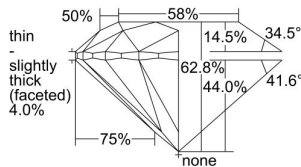

GIA®

FACSIMILE

GIA REPORT 7496412234

Verify this report at GIA.edu

GIA NATURAL DIAMOND DOSSIER®

May 20, 2024
GIA Report Number 7496412234
Shape and Cutting Style ..... Round Brilliant
Measurements ..... 5.64 - 5.66 x 3.55 mm

GRADING RESULTS

Carat Weight ..... 0.70 carat
Color Grade ..... E
Clarity Grade VS1
Cut Grade ..... Excellent

ADDITIONAL GRADING INFORMATION

Polish ..... Excellent
Symmetry ..... Excellent
Fluorescence ..... None
Clarity Characteristics..... Crystal, Cloud, Pinpoint
Inspection(s): GIA 7496412234

PROPORTIONS

Profile to actual proportions