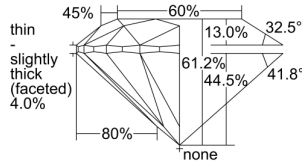

GIA®

FACSIMILE

GIA REPORT

7496422649

Verify this report at GIA.edu

GIA NATURAL DIAMOND DOSSIER®

May 21, 2024
GIA Report Number **7496422649**
Shape and Cutting Style ..... **Round Brilliant**
Measurements ..... **4.29 - 4.32 x 2.64 mm**

GRADING RESULTS

Carat Weight ..... **0.30 carat**
Color Grade ..... **F**
Clarity Grade **VS1**
Cut Grade ..... **Excellent**

ADDITIONAL GRADING INFORMATION

Polish ..... **Excellent**
Symmetry ..... **Very Good**
Fluorescence ..... **None**
Clarity Characteristics ..... **Feather, Cloud**
Inscription(s): **GIA 7496422649**

PROPORTIONS

Profile to actual proportions

GRADING SCALES

GIA COLOR SCALE	GIA CLARITY SCALE	GIA CUT SCALE	
D	FLAWLESS	EXCELLENT	
E	INTERNALLY FLAWLESS		
F		VVS₁	VERY GOOD
G	VVS₂		
H	VS₁	GOOD	
I	VS₂		
J	SI₁	FAIR	
K	SI₂		
L	I₁	POOR	
M	I₂		
N	I₃		
O			
P			
Q			
R			
S			
T			
U			
V			
W			
X			
Y			
Z