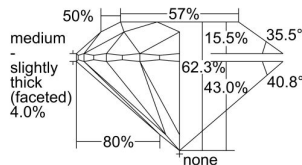

GIA®

FACSIMILE

GIA REPORT

7496425557

Verify this report at GIA.edu

GIA NATURAL DIAMOND DOSSIER®

May 23, 2024
GIA Report Number **7496425557**
Shape and Cutting Style ..... **Round Brilliant**
Measurements ..... **5.49 - 5.51 x 3.43 mm**

GRADING RESULTS

Carat Weight ..... **0.64 carat**
Color Grade ..... **F**
Clarity Grade **VS1**
Cut Grade ..... **Excellent**

ADDITIONAL GRADING INFORMATION

Polish ..... **Excellent**
Symmetry ..... **Excellent**
Fluorescence ..... **None**
Clarity Characteristics..... **Crystal, Cloud, Pinpoint**
Inscription(s): **GIA 7496425557**

PROPORTIONS

Profile to actual proportions

GRADING SCALES

GIA COLOR SCALE

COLOURLESS	D
	E
	F
	G
	H
	I
	J
NEAR COLOURLESS	K
	L
FAIN	M
	N
	O
	P
	Q
VERY LIGHT	R
	S
	T
	U
	V
	W
	X
	Y
LIGHT	Z

GIA CLARITY SCALE

VERY VERY SLIGHTLY INCLUDED	FLAWLESS
	INTERNALLY FLAWLESS
VERY SLIGHTLY INCLUDED	VVS₁
	VVS₂
SLIGHTLY INCLUDED	VS₁
	VS₂
INCLUDED	SI₁
	SI₂
	I₁
	I₂
	I₃

GIA CUT SCALE

EXCELLENT
VERY GOOD
GOOD
FAIR
POOR