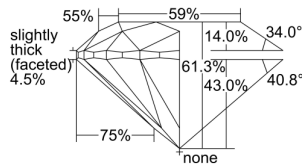

GIA®

FACSIMILE

GIA REPORT

7496428432

Verify this report at GIA.edu

GIA NATURAL DIAMOND DOSSIER®

May 22, 2024
GIA Report Number **7496428432**
Shape and Cutting Style ..... **Round Brilliant**
Measurements ..... **5.66 - 5.70 x 3.48 mm**

GRADING RESULTS

Carat Weight ..... **0.70 carat**
Color Grade ..... **I**
Clarity Grade **SI2**
Cut Grade ..... **Excellent**

ADDITIONAL GRADING INFORMATION

Polish ..... **Excellent**
Symmetry ..... **Excellent**
Fluorescence ..... **None**
Clarity Characteristics ..... **Feather**
Inscription(s): **GIA 7496428432**

PROPORTIONS

Profile to actual proportions

GRADING SCALES

GIA COLOR SCALE

COLORED	D
	E
	F
	G
	H
	I
	J
NEAR COLORLESS	K
	L
Faint	M
	N
	O
	P
	R
	S
	T
	U
	V
	W
	X
	Y
Light	Z

GIA CLARITY SCALE

FLAWLESS	VERY VERY SLIGHTLY INCLUDED	VVS₁	VVS₂	VS₁	VS₂	SI₁	SI₂	I₁	I₂	I₃	
											INTERNAL FLAWLESS

GIA CUT SCALE

EXCELLENT
VERY GOOD
GOOD
FAIR
POOR