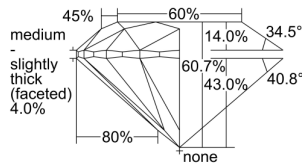

GIA®

FACSIMILE

GIA REPORT

7496437940

Verify this report at GIA.edu

GIA NATURAL DIAMOND DOSSIER®

May 23, 2024
GIA Report Number **7496437940**
Shape and Cutting Style ..... **Round Brilliant**
Measurements ..... **4.19 - 4.21 x 2.55 mm**

GRADING RESULTS

Carat Weight ..... **0.28 carat**
Color Grade ..... **I**
Clarity Grade **VVS2**
Cut Grade ..... **Excellent**

ADDITIONAL GRADING INFORMATION

Polish ..... **Excellent**
Symmetry ..... **Excellent**
Fluorescence ..... **Faint**
Clarity Characteristics ..... **Pinpoint**
Inscription(s): **GIA 7496437940**

PROPORTIONS

Profile to actual proportions

GRADING SCALES

GIA COLOR SCALE

COLORLESS	D
	E
	F
	G
	H
	I
	J
NEAR COLORLESS	K
	L
FAIN	M
	N
	O
	P
VERY LIGHT	Q
	R
	S
	T
	U
	V
	W
	X
	Y
LIGHT	Z

GIA CLARITY SCALE

FLAWLESS	INTERNAL FLAWLESS	EXCELLENT	
VERY VERY SLIGHTLY INCLUDED	VVS₁	VERY GOOD	
	VVS₂		
VERY SLIGHTLY INCLUDED	VS₁	GOOD	
	VS₂		
SLIGHTLY INCLUDED	SI₁	FAIR	
	SI₂		
INCLUDED	I₁	POOR	
	I₂		
	I₃