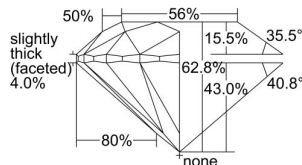

GIA®

FACSIMILE

GIA REPORT

7496449949

Verify this report at GIA.edu

GIA NATURAL DIAMOND DOSSIER®

May 27, 2024
GIA Report Number **7496449949**
Shape and Cutting Style ..... **Round Brilliant**
Measurements ..... **5.93 - 5.95 x 3.73 mm**

GRADING RESULTS

Carat Weight ..... **0.82 carat**
Color Grade ..... **E**
Clarity Grade **S11**
Cut Grade ..... **Excellent**

ADDITIONAL GRADING INFORMATION

Polish ..... **Excellent**
Symmetry ..... **Excellent**
Fluorescence ..... **None**
Clarity Characteristics ..... **Crystal, Cloud**
Inscription(s): **GIA 7496449949**

PROPORTIONS

Profile to actual proportions