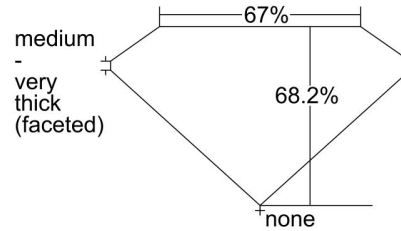

**GIA NATURAL DIAMOND GRADING REPORT**

May 27, 2024  
 GIA Report Number ..... 7496458329  
 Shape and Cutting Style ..... Cushion Modified Brilliant  
 Measurements ..... 6.61 x 5.07 x 3.46 mm

**GRADING RESULTS**

Carat Weight ..... 1.00 carat  
 Color Grade ..... J  
 Clarity Grade ..... VS2

**ADDITIONAL GRADING INFORMATION**

Polish ..... Excellent  
 Symmetry ..... Very Good  
 Fluorescence ..... None  
 Inscription(s): GIA 7496458329

**PROPORTIONS**

Profile not to actual proportions

**CLARITY CHARACTERISTICS**

**KEY TO SYMBOLS\***

-  Cavity
-  Feather
-  Indented Natural

\* Red symbols denote internal characteristics (inclusions). Green or black symbols denote external characteristics (blemishes). Diagram is an approximate representation of the diamond, and symbols shown indicate type, position, and approximate size of clarity characteristics. All clarity characteristics may not be shown. Details of finish are not shown.