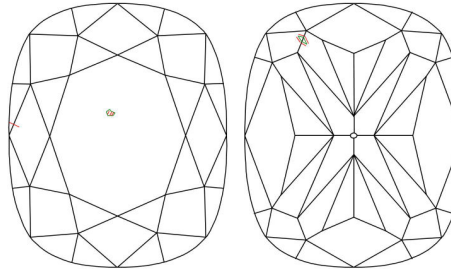

**GIA NATURAL DIAMOND GRADING REPORT**

May 27, 2024  
 GIA Report Number ..... 7496458329  
 Shape and Cutting Style ..... Cushion Modified Brilliant  
 Measurements ..... 6.61 x 5.07 x 3.46 mm

**GRADING RESULTS**

Carat Weight ..... 1.00 carat  
 Color Grade ..... J  
 Clarity Grade ..... VS2

**ADDITIONAL GRADING INFORMATION**

Polish ..... Excellent  
 Symmetry ..... Very Good  
 Fluorescence ..... None  
 Inscription(s): GIA 7496458329

**PROPORTIONS**

Profile not to actual proportions

**CLARITY CHARACTERISTICS**

**KEY TO SYMBOLS\***

-  Cavity
-  Feather
-  Indented Natural

\* Red symbols denote internal characteristics (inclusions). Green or black symbols denote external characteristics (blemishes). Diagram is an approximate representation of the diamond, and symbols shown indicate type, position, and approximate size of clarity characteristics. All clarity characteristics may not be shown. Details of finish are not shown.