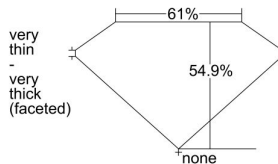

GIA®

FACSIMILE

GIA REPORT

7496461860

Verify this report at GIA.edu

GIA NATURAL DIAMOND DOSSIER®

May 29, 2024
GIA Report Number 7496461860
Shape and Cutting Style ..... Heart Brilliant
Measurements ..... 6.10 x 6.73 x 3.70 mm

GRADING RESULTS

Carat Weight ..... 0.91 carat
Color Grade ..... D
Clarity Grade SI1

ADDITIONAL GRADING INFORMATION

Polish ..... Excellent
Symmetry ..... Very Good
Fluorescence ..... None
Clarity Characteristics ..... Feather
Inscription(s): GIA 7496461860

PROPORTIONS

Profile not to actual proportions

GRADING SCALES

GIA COLOR SCALE		GIA CLARITY SCALE			
COLORLESS	D	VERY VERY SLIGHTLY INCLUDED	FLAWLESS		
	E		INTERNALLY FLAWLESS		
	F	VERY SLIGHTLY INCLUDED	VVS₁		
	G		VVS₂		
	H		VS₁		
	NEAR COLORLESS	I	SLIGHTLY INCLUDED	VS₂	
		J		SI₁	
		FAINT	K	INCLUDED	SI₂
			L		I₁
			M		I₂
VERT LIGHT	N	LIGHT	I₃		
	O				
	P				
	Q				
	R