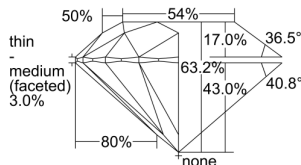

GIA®

FACSIMILE

GIA REPORT

7496463618

Verify this report at GIA.edu

GIA NATURAL DIAMOND DOSSIER®

May 27, 2024
GIA Report Number **7496463618**
Shape and Cutting Style ..... **Round Brilliant**
Measurements ..... **4.57 - 4.59 x 2.89 mm**

GRADING RESULTS

Carat Weight ..... **0.36 carat**
Color Grade ..... **F**
Clarity Grade **S12**
Cut Grade ..... **Excellent**

ADDITIONAL GRADING INFORMATION

Polish ..... **Excellent**
Symmetry ..... **Very Good**
Fluorescence ..... **Faint**
Clarity Characteristics ..... **Cloud**
Inscription(s): **GIA 7496463618**

PROPORTIONS

Profile to actual proportions

GRADING SCALES

GIA COLOR SCALE

COLORESS	D
	E
	F
	G
	H
	I
	J
NEAR COLORESS	K
	L
FAIN	M
	N
	O
	P
VERY LIGHT	Q
	R
	S
	T
	U
	V
LIGHT	W
	X
	Y
	Z

GIA CLARITY SCALE

FLAWLESS	INTERNAL FLAWLESS	
		FLAWLESS
VERY VERY SLIGHTLY INCLUDED	VVS₁	
	VVS₂	
VERY SLIGHTLY INCLUDED	VS₁	
	VS₂	
SLIGHTLY INCLUDED	SI₁	
	SI₂	
INCLUDED	I₁	
	I₂	
	I₃	

GIA CUT SCALE

EXCELLENT
VERY GOOD
GOOD
FAIR
POOR