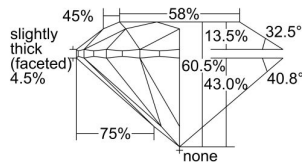

GIA®

FACSIMILE

GIA REPORT

7496468390

Verify this report at GIA.edu

GIA NATURAL DIAMOND DOSSIER®

May 24, 2024
GIA Report Number **7496468390**
Shape and Cutting Style ..... **Round Brilliant**
Measurements ..... **5.14 - 5.17 x 3.12 mm**

GRADING RESULTS

Carat Weight ..... **0.51 carat**
Color Grade ..... **E**
Clarity Grade ..... **Internally Flawless**
Cut Grade ..... **Excellent**

ADDITIONAL GRADING INFORMATION

Polish ..... **Excellent**
Symmetry ..... **Excellent**
Fluorescence ..... **None**
Clarity Characteristics... **Surface Graining, Minor Details of Polish**
Inscription(s): **GIA 7496468390**

PROPORTIONS

Profile to actual proportions