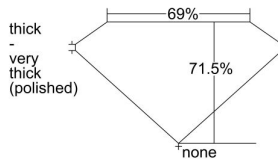

GIA®

FACSIMILE

GIA REPORT

7496478388

Verify this report at GIA.edu

GIA NATURAL DIAMOND DOSSIER®

May 27, 2024
GIA Report Number **7496478388**
Shape and Cutting Style ..... **Cut-Cornered Rectangular Modified Brilliant**
Measurements ..... **4.73 x 3.55 x 2.54 mm**

GRADING RESULTS

Carat Weight ..... **0.40 carat**
Color Grade ..... **F**
Clarity Grade **VS1**

ADDITIONAL GRADING INFORMATION

Polish ..... **Excellent**
Symmetry ..... **Very Good**
Fluorescence ..... **Medium Blue**
Clarity Characteristics ..... **Crystal**
Inscription(s): **GIA 7496478388**

PROPORTIONS

Profile not to actual proportions

GRADING SCALES

GIA COLOR SCALE		GIA CLARITY SCALE			
COLORLESS	D	VERY VERY SLIGHTLY INCLUDED	FLAWLESS		
	E		INTERNALLY FLAWLESS		
	F	VERY SLIGHTLY INCLUDED	VS₁		
	G		VS₂		
	H		VS₁		
	NEAR COLORLESS	I	SLIGHTLY INCLUDED	VS₂	
		J		SI₁	
		FAINT	K	INCLUDED	SI₂
			L		I₁
			M		I₂
VERT LIGHT	N	LIGHT	I₃		
	O				
	P				
	Q				
	R				
	S				
	T				
LIGHT	U				
	V				
	W				
	X				
Y					
Z