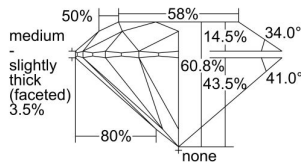

GIA®

FACSIMILE

GIA REPORT

7496480046

Verify this report at GIA.edu

GIA NATURAL DIAMOND DOSSIER®

June 05, 2024
GIA Report Number **7496480046**
Shape and Cutting Style ..... **Round Brilliant**
Measurements ..... **5.15 - 5.18 x 3.14 mm**

GRADING RESULTS

Carat Weight ..... **0.51 carat**
Color Grade ..... **F**
Clarity Grade **VS2**
Cut Grade ..... **Excellent**

ADDITIONAL GRADING INFORMATION

Polish ..... **Excellent**
Symmetry ..... **Excellent**
Fluorescence ..... **None**
Clarity Characteristics..... **Cloud, Crystal, Feather**
Inscription(s): **GIA 7496480046**

PROPORTIONS

Profile to actual proportions

GRADING SCALES

GIA COLOR SCALE	GIA CLARITY SCALE	GIA CUT SCALE	
D	FLAWLESS	EXCELLENT	
E	INTERNALLY FLAWLESS		
F		VVS₁	VERY GOOD
G	VVS₂		
H	VS₁	GOOD	
I	VS₂		
J	SI₁	FAIR	
K	SI₂		
L	I₁	POOR	
M	I₂		
N	I₃		
O			
P			
Q			
R			
S			
T			
U			
V			
W			
X			
Y			
Z