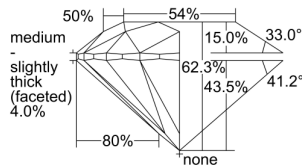

GIA®

FACSIMILE

GIA REPORT

7496496172

Verify this report at GIA.edu

GIA NATURAL DIAMOND DOSSIER®

May 28, 2024
GIA Report Number **7496496172**
Shape and Cutting Style ..... **Round Brilliant**
Measurements ..... **4.28 - 4.31 x 2.68 mm**

GRADING RESULTS

Carat Weight ..... **0.30 carat**
Color Grade ..... **D**
Clarity Grade **S11**
Cut Grade ..... **Excellent**

ADDITIONAL GRADING INFORMATION

Polish ..... **Excellent**
Symmetry ..... **Excellent**
Fluorescence ..... **Faint**
Clarity Characteristics..... **Cloud, Crystal, Cavity, Feather**
Inscription(s): **GIA 7496496172**

PROPORTIONS

Profile to actual proportions

GRADING SCALES

GIA COLOR SCALE	GIA CLARITY SCALE	GIA CUT SCALE
COLOURLESS	FLAWLESS	EXCELLENT
D	FLAWLESS	
E	FLAWLESS	VERY GOOD
F	FLAWLESS	
G	FLAWLESS	
H	VVS₁	GOOD
I	VVS₂	
J	VS₁	FAIR
K	VS₂	
L	S1₁	
M	S1₂	POOR
N	I₁	
O	I₂	
P	I₃	
VERY LIGHT		
Q		
R		
S		
T		
U		
V		
W		
X		
Y		
Z