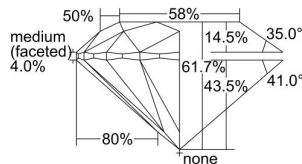

GIA®

FACSIMILE

GIA REPORT

7496511655

Verify this report at GIA.edu

GIA NATURAL DIAMOND DOSSIER®

May 29, 2024
GIA Report Number 7496511655
Shape and Cutting Style ..... Round Brilliant
Measurements ..... 4.07 - 4.09 x 2.52 mm

GRADING RESULTS

Carat Weight ..... 0.26 carat
Color Grade ..... G
Clarity Grade S11
Cut Grade ..... Excellent

ADDITIONAL GRADING INFORMATION

Polish ..... Excellent
Symmetry ..... Excellent
Fluorescence ..... Faint
Clarity Characteristics ..... Feather
Inscription(s): GIA 7496511655

PROPORTIONS

Profile to actual proportions

GRADING SCALES

GIA COLOR SCALE	GIA CLARITY SCALE	GIA CUT SCALE	
D	FLAWLESS	EXCELLENT	
E	INTERNALLY FLAWLESS		
F		VVS₁	VERY GOOD
G	VVS₂		
H	VS₁	GOOD	
I	VS₂		
J	S1₁	FAIR	
K	S1₂		
L	I₁	POOR	
M	I₂		
N	I₃		
O			
P			
Q			
R			
S			
T			
U			
V			
W			
X			
Y			
Z