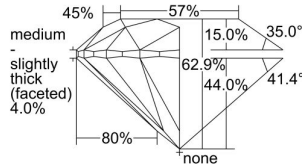

GIA®

FACSIMILE

GIA REPORT

7496511736

Verify this report at GIA.edu

GIA NATURAL DIAMOND DOSSIER®

May 29, 2024
GIA Report Number **7496511736**
Shape and Cutting Style ..... **Round Brilliant**
Measurements ..... **4.48 - 4.50 x 2.83 mm**

GRADING RESULTS

Carat Weight ..... **0.35 carat**
Color Grade ..... **H**
Clarity Grade **VS1**
Cut Grade ..... **Excellent**

ADDITIONAL GRADING INFORMATION

Polish ..... **Excellent**
Symmetry ..... **Excellent**
Fluorescence ..... **None**
Clarity Characteristics..... **Crystal, Needle, Pinpoint**
Inscription(s): **GIA 7496511736**

PROPORTIONS

Profile to actual proportions

GRADING SCALES

GIA COLOR SCALE	GIA CLARITY SCALE	GIA CUT SCALE
D	FLAWLESS	EXCELLENT
E	INTERNALLY FLAWLESS	
F	VVS₁	VERY GOOD
G		
H	VVS₂	GOOD
I	VS₁	
J	VS₂	FAIR
K	SI₁	
L	SI₂	POOR
M	I₁	
N	I₂	
O	I₃	
P		
Q		
R		
S		
T		
U		
V		
W		
X		
Y		
Z