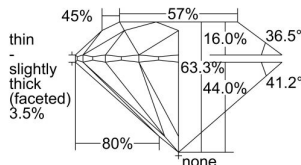

GIA®

FACSIMILE

GIA REPORT

7496513624

Verify this report at GIA.edu

GIA NATURAL DIAMOND DOSSIER®

May 30, 2024
GIA Report Number 7496513624
Shape and Cutting Style ..... Round Brilliant
Measurements ..... 4.30 - 4.32 x 2.73 mm

GRADING RESULTS

Carat Weight ..... 0.31 carat
Color Grade ..... D
Clarity Grade S11
Cut Grade ..... Excellent

ADDITIONAL GRADING INFORMATION

Polish ..... Very Good
Symmetry ..... Excellent
Fluorescence ..... Medium Blue
Clarity Characteristics ..... Crystal, Feather
Inscription(s): GIA 7496513624

PROPORTIONS

GRADING SCALES

GIA COLOR SCALE

COLORLESS	D
	E
	F
	G
	H
	I
	J
NEAR COLORLESS	K
	L
	M
FAIN	N
	O
	P
	Q
	R
	S
	T
	U
	V
	W
	X
	Y
LIGHT	Z

GIA CLARITY SCALE

FLAWLESS	VERY VERY SLIGHTLY INCLUDED	VVS₁	
			VVS₂
INTERNALLY FLAWLESS	VERY SLIGHTLY INCLUDED	VS₁	
		VS₂	
SLIGHTLY INCLUDED	INCLUDED	S1₁	
		S1₂	
I₁	I₂	I₃	

GIA CUT SCALE

EXCELLENT
VERY GOOD
GOOD
FAIR
POOR