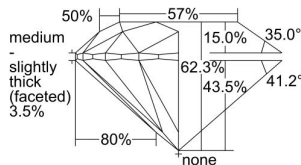

GIA®

FACSIMILE

GIA NATURAL DIAMOND DOSSIER®

May 30, 2024
GIA Report Number 7496515660
Shape and Cutting Style ..... Round Brilliant
Measurements ..... 4.92 - 4.95 x 3.07 mm

GRADING RESULTS

Carat Weight ..... 0.46 carat
Color Grade ..... D
Clarity Grade VVS1
Cut Grade ..... Excellent

ADDITIONAL GRADING INFORMATION

Polish ..... Excellent
Symmetry ..... Excellent
Fluorescence ..... None
Clarity Characteristics ..... Pinpoint
Inscription(s): GIA 7496515660

GIA REPORT 7496515660

Verify this report at GIA.edu

PROPORTIONS

Profile to actual proportions