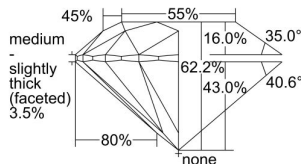

GIA®

FACSIMILE

GIA REPORT 7496521915

Verify this report at GIA.edu

GIA NATURAL DIAMOND DOSSIER®

May 31, 2024
GIA Report Number 7496521915
Shape and Cutting Style ..... Round Brilliant
Measurements ..... 5.05 - 5.08 x 3.15 mm

GRADING RESULTS

Carat Weight ..... 0.50 carat
Color Grade ..... E
Clarity Grade S11
Cut Grade ..... Excellent

ADDITIONAL GRADING INFORMATION

Polish ..... Excellent
Symmetry ..... Excellent
Fluorescence ..... None
Clarity Characteristics ..... Cloud
Inscription(s): GIA 7496521915

PROPORTIONS

Profile to actual proportions