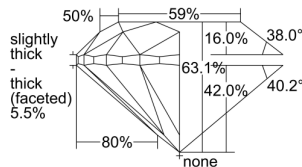

GIA®

FACSIMILE

GIA REPORT

7496534334

Verify this report at GIA.edu

GIA NATURAL DIAMOND DOSSIER®

May 31, 2024
GIA Report Number 7496534334
Shape and Cutting Style ..... Round Brilliant
Measurements ..... 4.18 - 4.21 x 2.65 mm

GRADING RESULTS

Carat Weight ..... 0.30 carat
Color Grade ..... E
Clarity Grade S11
Cut Grade ..... Very Good

ADDITIONAL GRADING INFORMATION

Polish ..... Excellent
Symmetry ..... Very Good
Fluorescence ..... Faint
Clarity Characteristics..... Crystal, Needle, Cloud, Feather
Inscription(s): GIA 7496534334

PROPORTIONS

Profile to actual proportions

GRADING SCALES

GIA COLOR SCALE

COLORED	D
	E
	F
	G
	H
	I
	J
NEAR COLORLESS	K
	L
FAIN	M
	N
	O
	P
VERY LIGHT	Q
	R
	S
	T
	U
	V
	W
	X
	Y
LIGHT	Z

GIA CLARITY SCALE

VERY VERY SLIGHTLY INCLUDED	FLAWLESS
	INTERNALLY FLAWLESS
VERY SLIGHTLY INCLUDED	VVS₁
	VVS₂
SLIGHTLY INCLUDED	VS₁
	VS₂
INCLUDED	S1₁
	S1₂
	I₁
	I₂
	I₃

GIA CUT SCALE

EXCELLENT
VERY GOOD
GOOD
FAIR
POOR