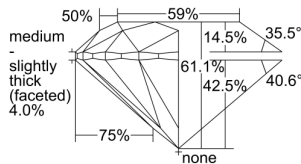

GIA®

FACSIMILE

GIA REPORT

7496535559

Verify this report at GIA.edu

GIA NATURAL DIAMOND DOSSIER®

May 31, 2024
GIA Report Number **7496535559**
Shape and Cutting Style ..... **Round Brilliant**
Measurements ..... **4.28 - 4.30 x 2.62 mm**

GRADING RESULTS

Carat Weight ..... **0.30 carat**
Color Grade ..... **H**
Clarity Grade **VS2**
Cut Grade ..... **Excellent**

ADDITIONAL GRADING INFORMATION

Polish ..... **Excellent**
Symmetry ..... **Excellent**
Fluorescence ..... **None**
Clarity Characteristics..... **Crystal, Cloud**
Inscription(s): GIA 7496535559

PROPORTIONS

Profile to actual proportions

GRADING SCALES

GIA COLOR SCALE	GIA CLARITY SCALE	GIA CUT SCALE	
D	FLAWLESS	EXCELLENT	
E	INTERNALLY FLAWLESS		
F		VVS₁	VERY GOOD
G	VVS₂		
H	VS₁	GOOD	
I	VS₂		
J	SI₁	FAIR	
K	SI₂		
L	I₁	POOR	
M	I₂		
N	I₃		
O			
P			
Q			
R			
S			
T			
U			
V			
W			
X			
Y			
Z