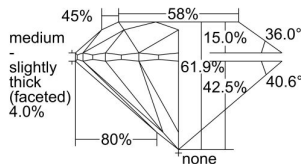

GIA®

FACSIMILE

GIA REPORT

7496542424

Verify this report at GIA.edu

GIA NATURAL DIAMOND DOSSIER®

June 03, 2024
GIA Report Number **7496542424**
Shape and Cutting Style ..... **Round Brilliant**
Measurements ..... **4.87 - 4.92 x 3.03 mm**

GRADING RESULTS

Carat Weight ..... **0.45 carat**
Color Grade ..... **D**
Clarity Grade **VVS1**
Cut Grade ..... **Excellent**

ADDITIONAL GRADING INFORMATION

Polish ..... **Excellent**
Symmetry ..... **Excellent**
Fluorescence ..... **None**
Clarity Characteristics..... **Pinpoint, Indented Natural, Surface Graining**

Inscription(s): GIA 7496542424

PROPORTIONS

Profile to actual proportions

GRADING SCALES

GIA COLOR SCALE	GIA CLARITY SCALE	GIA CUT SCALE	
D	FLAWLESS	EXCELLENT	
E	INTERNALLY FLAWLESS		
F		VVS₁	VERY GOOD
G	VVS₂		
H	VS₁	GOOD	
I	VS₂		
J	SI₁	FAIR	
K	SI₂		
L	I₁	POOR	
M			
N			
O	I₂		
P			
Q			
R	I₃		
S			
T			
U			
V			
W			
X			
Y			
Z