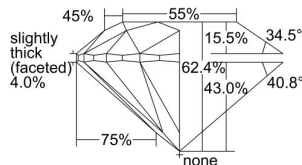

GIA®

FACSIMILE

GIA REPORT

7496544222

Verify this report at GIA.edu

GIA NATURAL DIAMOND DOSSIER®

June 03, 2024
GIA Report Number **7496544222**
Shape and Cutting Style ..... **Round Brilliant**
Measurements ..... **5.77 - 5.82 x 3.61 mm**

GRADING RESULTS

Carat Weight ..... **0.75 carat**
Color Grade ..... **G**
Clarity Grade **S11**
Cut Grade ..... **Excellent**

ADDITIONAL GRADING INFORMATION

Polish ..... **Excellent**
Symmetry ..... **Excellent**
Fluorescence ..... **None**
Clarity Characteristics ..... **Crystal**
Inscription(s): **GIA 7496544222**

PROPORTIONS

Profile to actual proportions

GRADING SCALES

GIA COLOR SCALE

COLOREDNESS	D
	E
	F
	G
	H
	I
	J
NEAR COLORLESS	K
	L
FADING	M
	N
	O
	P
	Q
	R
	S
	T
	U
	V
	W
	X
	Y
LIGHT	Z

GIA CLARITY SCALE

VERY VERY SLIGHTLY INCLUDED	FLAWLESS
	INTERNALLY FLAWLESS
VERY SLIGHTLY INCLUDED	VVS₁
	VVS₂
SLIGHTLY INCLUDED	VS₁
	VS₂
INCLUDED	SI₁
	SI₂
	I₁
	I₂
	I₃

GIA CUT SCALE

EXCELLENT
VERY GOOD
GOOD
FAIR
POOR