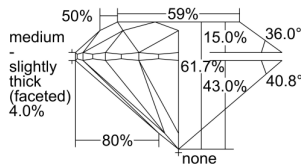

GIA®

FACSIMILE

GIA REPORT

7496544331

Verify this report at GIA.edu

GIA NATURAL DIAMOND DOSSIER®

June 05, 2024
GIA Report Number **7496544331**
Shape and Cutting Style ..... **Round Brilliant**
Measurements ..... **5.39 - 5.41 x 3.34 mm**

GRADING RESULTS

Carat Weight ..... **0.60 carat**
Color Grade ..... **D**
Clarity Grade **VS2**
Cut Grade ..... **Excellent**

ADDITIONAL GRADING INFORMATION

Polish ..... **Excellent**
Symmetry ..... **Excellent**
Fluorescence ..... **None**
Clarity Characteristics ..... **Crystal**
Inscription(s): **GIA 7496544331**

PROPORTIONS

Profile to actual proportions

GRADING SCALES

GIA COLOR SCALE

COLORED	D
	E
	F
	G
	H
	I
	J
NEAR COLORLESS	K
	L
	M
Faint	N
	O
	P
	Q
	R
	S
	T
	U
	V
	W
	X
	Y
Light	Z

GIA CLARITY SCALE

FLAWLESS	VERY VERY SLIGHTLY INCLUDED	VS₁	VS₂	VS₁	VS₂	SLIGHTLY INCLUDED	SI₁	SI₂	I₁	I₂	I₃						
												VERY SLIGHTLY INCLUDED	VERY SLIGHTLY INCLUDED	SLIGHTLY INCLUDED	SLIGHTLY INCLUDED	INCLUDED	INCLUDED

GIA CUT SCALE

EXCELLENT
VERY GOOD
GOOD
FAIR
POOR