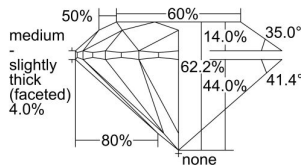

GIA®

FACSIMILE

GIA REPORT 7496549262

Verify this report at GIA.edu

GIA NATURAL DIAMOND DOSSIER®

June 03, 2024
GIA Report Number 7496549262
Shape and Cutting Style ..... Round Brilliant
Measurements ..... 4.65 - 4.68 x 2.90 mm

GRADING RESULTS

Carat Weight ..... 0.39 carat
Color Grade ..... G
Clarity Grade VS1
Cut Grade ..... Excellent

ADDITIONAL GRADING INFORMATION

Polish ..... Excellent
Symmetry ..... Excellent
Fluorescence ..... Strong Blue
Clarity Characteristics ..... Crystal, Pinpoint
Inscription(s): GIA 7496549262

PROPORTIONS

Profile to actual proportions

GRADING SCALES

GIA COLOR SCALE	GIA CLARITY SCALE	GIA CUT SCALE	
D	FLAWLESS	EXCELLENT	
E	INTERNALLY FLAWLESS		
F		VVS₁	VERY GOOD
G	VVS₂		
H	VS₁	GOOD	
I	VS₂		
J	SI₁	FAIR	
K	SI₂		
L	I₁	POOR	
M	I₂		
N	I₃		
O			
P			
Q			
R			
S			
T			
U			
V			
W			
X			
Y			
Z