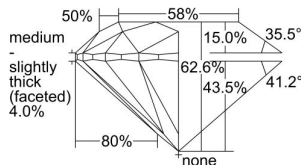

GIA®

FACSIMILE

GIA NATURAL DIAMOND DOSSIER®

June 05, 2024
GIA Report Number 7496550816
Shape and Cutting Style ..... Round Brilliant
Measurements ..... 4.67 - 4.69 x 2.93 mm

GRADING RESULTS

Carat Weight ..... 0.40 carat
Color Grade L
Clarity Grade VS2
Cut Grade ..... Excellent

ADDITIONAL GRADING INFORMATION

Polish ..... Excellent
Symmetry ..... Excellent
Fluorescence ..... Medium Blue
Clarity Characteristics..... Crystal, Cloud, Cavity
Inspection(s): GIA 7496550816

GIA REPORT 7496550816

Verify this report at GIA.edu

PROPORTIONS

Profile to actual proportions

GRADING SCALES

GIA COLOR SCALE	GIA CLARITY SCALE	GIA CUT SCALE	
D	FLAWLESS	EXCELLENT	
E	INTERNALLY FLAWLESS		
F		VVS₁	VERY GOOD
G	VVS₂		
H	VS₁	GOOD	
I	VS₂		
J	SI₁	FAIR	
K	SI₂		
L	I₁	POOR	
M	I₂		
N	I₃		
O			
P			
Q			
R			
S			
T			
U			
V			
W			
X			
Y			
Z