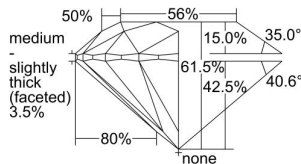

GIA®

FACSIMILE

GIA REPORT

7496552556

Verify this report at GIA.edu

GIA NATURAL DIAMOND DOSSIER®

June 05, 2024
GIA Report Number **7496552556**
Shape and Cutting Style ..... **Round Brilliant**
Measurements ..... **5.21 - 5.23 x 3.21 mm**

GRADING RESULTS

Carat Weight ..... **0.53 carat**
Color Grade ..... **F**
Clarity Grade **S11**
Cut Grade ..... **Excellent**

ADDITIONAL GRADING INFORMATION

Polish ..... **Excellent**
Symmetry ..... **Excellent**
Fluorescence ..... **None**
Clarity Characteristics..... **Cloud, Crystal, Feather, Knot**
Inscription(s): **GIA 7496552556**

PROPORTIONS

Profile to actual proportions

GRADING SCALES

GIA COLOR SCALE

COLORED	D
	E
	F
	G
	H
	I
	J
NEAR COLORLESS	K
	L
Faint	M
	N
	O
	P
Very Light	Q
	R
	S
	T
	U
	V
	W
	X
	Y
Light	Z

GIA CLARITY SCALE

FLAWLESS	VERY VERY SLIGHTLY INCLUDED	VS₁	VS₂	VS₁	VS₂	SI₁	SI₂	I₁	I₂	I₃			
											VERY SLIGHTLY INCLUDED	SLIGHTLY INCLUDED	INCLUDED

GIA CUT SCALE

EXCELLENT
VERY GOOD
GOOD
FAIR
POOR