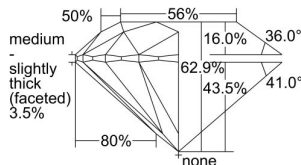

GIA®

FACSIMILE

GIA REPORT 7496554870

Verify this report at GIA.edu

GIA NATURAL DIAMOND DOSSIER®

June 04, 2024
GIA Report Number **7496554870**
Shape and Cutting Style ..... **Round Brilliant**
Measurements ..... **5.64 - 5.68 x 3.56 mm**

GRADING RESULTS

Carat Weight ..... **0.70 carat**
Color Grade ..... **I**
Clarity Grade **S11**
Cut Grade ..... **Excellent**

ADDITIONAL GRADING INFORMATION

Polish ..... **Excellent**
Symmetry ..... **Excellent**
Fluorescence ..... **Faint**
Clarity Characteristics..... **Crystal, Cloud**
Inscription(s): **GIA 7496554870**

PROPORTIONS

Profile to actual proportions

GRADING SCALES

GIA COLOR SCALE

COLORESS	D
	E
	F
	G
	H
	I
	J
NEAR COLORESS	K
	L
FAIN	M
	N
	O
	P
VERY LIGHT	Q
	R
	S
	T
	U
	V
	W
	X
	Y
LIGHT	Z

GIA CLARITY SCALE

VERY VERY SLIGHTLY INCLUDED	FLAWLESS
	INTERNALLY FLAWLESS
VERY SLIGHTLY INCLUDED	VVS₁
	VVS₂
SLIGHTLY INCLUDED	VS₁
	VS₂
INCLUDED	SI₁
	SI₂
	I₁
	I₂
	I₃

GIA CUT SCALE

EXCELLENT
VERY GOOD
GOOD
FAIR
POOR