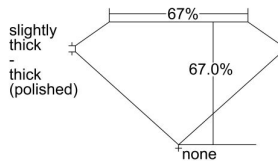

GIA®

FACSIMILE

GIA REPORT 7496561383

Verify this report at gia.edu

GIA NATURAL DIAMOND DOSSIER®

June 05, 2024
GIA Report Number 7496561383
Shape and Cutting Style ..... **Cut-Cornered Rectangular Modified Brilliant**
Measurements ..... 6.12 x 4.67 x 3.13 mm

GRADING RESULTS

Carat Weight ..... 0.80 carat
Color Grade I
Clarity Grade VVS1

ADDITIONAL GRADING INFORMATION

Polish ..... Excellent
Symmetry ..... Excellent
Fluorescence ..... None
Clarity Characteristics ..... Pinpoint
Inscription(s): GIA 7496561383

PROPORTIONS

Profile not to actual proportions

GRADING SCALES

GIA COLOR SCALE		GIA CLARITY SCALE			
COLORLESS	D	VERY VERY SLIGHTLY INCLUDED	FLAWLESS		
	E		INTERNALLY FLAWLESS		
	F	VERY SLIGHTLY INCLUDED	VVS₁		
	G		VVS₂		
	H		VS₁		
	NEAR COLORLESS	I	SLIGHTLY INCLUDED	VS₂	
		J		SI₁	
		FAINT	K	INCLUDED	SI₂
			L		I₁
			M		I₂
VERT LIGHT	N	LIGHT	I₃		
	O				
	P				
	Q				
	R