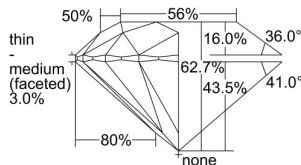

GIA®

FACSIMILE

GIA REPORT 7496562333

Verify this report at GIA.edu

GIA NATURAL DIAMOND DOSSIER®

June 04, 2024
GIA Report Number **7496562333**
Shape and Cutting Style ..... **Round Brilliant**
Measurements ..... **4.25 - 4.29 x 2.68 mm**

GRADING RESULTS

Carat Weight ..... **0.30 carat**
Color Grade ..... **D**
Clarity Grade **S12**
Cut Grade ..... **Excellent**

ADDITIONAL GRADING INFORMATION

Polish ..... **Excellent**
Symmetry ..... **Very Good**
Fluorescence ..... **None**
Clarity Characteristics ..... **Crystal**
Inscription(s): **GIA 7496562333**

PROPORTIONS

Profile to actual proportions

GRADING SCALES

GIA COLOR SCALE	GIA CLARITY SCALE	GIA CUT SCALE
COLOREDNESS	FLAWLESS	EXCELLENT
D	INTERNALLY FLAWLESS	
E	VVS₁	VERY GOOD
F		
G	VS₁	GOOD
H		
I	SI₁	FAIR
J		
K	I₁	POOR
L		
M	I₂	
N		
O	I₃	
P		
Q		
R		
S		
T		
U		
V		
W		
X		
Y		
Z