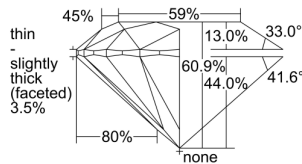

GIA®

FACSIMILE

GIA REPORT 7496562984

Verify this report at GIA.edu

GIA NATURAL DIAMOND DOSSIER®

June 06, 2024
GIA Report Number 7496562984
Shape and Cutting Style ..... Round Brilliant
Measurements ..... 4.81 - 4.83 x 2.93 mm

GRADING RESULTS

Carat Weight ..... 0.41 carat
Color Grade I
Clarity Grade VVS1
Cut Grade ..... Excellent

ADDITIONAL GRADING INFORMATION

Polish ..... Excellent
Symmetry ..... Excellent
Fluorescence ..... None
Clarity Characteristics..... Indented Natural
Inscription(s): GIA 7496562984

PROPORTIONS

GRADING SCALES

GIA COLOR SCALE	GIA CLARITY SCALE	GIA CUT SCALE	
D	FLAWLESS	EXCELLENT	
E	INTERNALLY FLAWLESS		
F		VVS₁	VERY GOOD
G	VVS₂		
H	VS₁	GOOD	
I	VS₂		
J	SI₁	FAIR	
K	SI₂		
L	I₁	POOR	
M			
N			
O	I₂		
P			
Q			
R	I₃		
S			
T			
U			
V			
W			
X			
Y			
Z