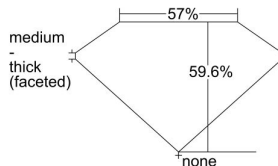

GIA®

FACSIMILE

GIA REPORT

7496568274

Verify this report at GIA.edu

GIA NATURAL DIAMOND DOSSIER®

June 06, 2024
GIA Report Number 7496568274
Shape and Cutting Style ..... Heart Brilliant
Measurements ..... 4.91 x 5.53 x 3.30 mm

GRADING RESULTS

Carat Weight ..... 0.50 carat
Color Grade ..... G
Clarity Grade VVS1

ADDITIONAL GRADING INFORMATION

Polish ..... Excellent
Symmetry ..... Excellent
Fluorescence ..... None
Clarity Characteristics ..... Pinpoint
Inscription(s): GIA 7496568274

PROPORTIONS

Profile not to actual proportions

GRADING SCALES

GIA COLOR SCALE		GIA CLARITY SCALE			
COLORLESS	D	VERY VERY SLIGHTLY INCLUDED	FLAWLESS		
	E		INTERNALLY FLAWLESS		
	F	VERY SLIGHTLY INCLUDED	VVS₁		
	G		VVS₂		
	H		VS₁		
	NEAR COLORLESS	I	SLIGHTLY INCLUDED	VS₂	
		J		SI₁	
		FAINT	K	INCLUDED	SI₂
			L		I₁
			M		I₂
VERT LIGHT			N	INCLUDED	I₃
			O		
			P		
	Q				
LIGHT	R				
	S				
	T				
	U				
	V				
	Z