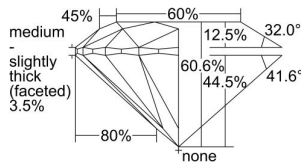

GIA®

FACSIMILE

GIA REPORT

7496577815

Verify this report at GIA.edu

GIA NATURAL DIAMOND DOSSIER®

June 20, 2024
GIA Report Number 7496577815
Shape and Cutting Style ..... Round Brilliant
Measurements ..... 4.53 - 4.55 x 2.75 mm

GRADING RESULTS

Carat Weight ..... 0.34 carat
Color Grade ..... F
Clarity Grade S11
Cut Grade ..... Excellent

ADDITIONAL GRADING INFORMATION

Polish ..... Excellent
Symmetry ..... Excellent
Fluorescence ..... Faint
Clarity Characteristics ..... Cloud, Crystal
Inscription(s): GIA 7496577815

PROPORTIONS

Profile to actual proportions

GRADING SCALES

GIA COLOR SCALE		GIA CLARITY SCALE		GIA CUT SCALE		
COLORLESS	D	VERY VERY SLIGHTLY INCLUDED	FLAWLESS	EXCELLENT		
	E		INTERNALLY FLAWLESS			
	F		VVS₁			
	G		VVS₂			
	NEAR COLORLESS	H	VERY SLIGHTLY INCLUDED	VS₁	VERY GOOD	
		I		VS₂		
		FAINT	J	SLIGHTLY INCLUDED	S1₁	FAIR
			K		S1₂	
	L		I₁			
	VERY LIGHT		M	INCLUDED	I₂	POOR
N			I₃			
O						
P						
LIGHT	Q					
	R					
	S					
	T					
	U					
	V					
W						
X						
Y						
Z