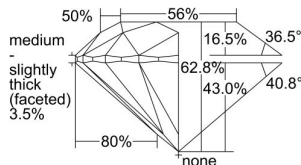

GIA®

FACSIMILE

GIA REPORT 7496582746

Verify this report at GIA.edu

GIA NATURAL DIAMOND DOSSIER®

June 10, 2024
GIA Report Number **7496582746**
Shape and Cutting Style ..... **Round Brilliant**
Measurements ..... **5.14 - 5.18 x 3.24 mm**

GRADING RESULTS

Carat Weight ..... **0.53 carat**
Color Grade ..... **D**
Clarity Grade **VVS2**
Cut Grade ..... **Excellent**

ADDITIONAL GRADING INFORMATION

Polish ..... **Excellent**
Symmetry ..... **Excellent**
Fluorescence ..... **Faint**
Clarity Characteristics..... **Cloud, Pinpoint**
Inscription(s): **GIA 7496582746**

PROPORTIONS

Profile to actual proportions