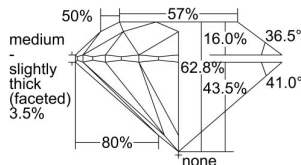

GIA®

FACSIMILE

GIA REPORT

7496594424

Verify this report at GIA.edu

GIA NATURAL DIAMOND DOSSIER®

June 10, 2024
GIA Report Number **7496594424**
Shape and Cutting Style ..... **Round Brilliant**
Measurements ..... **5.64 - 5.68 x 3.55 mm**

GRADING RESULTS

Carat Weight ..... **0.70 carat**
Color Grade ..... **L**
Clarity Grade **S11**
Cut Grade ..... **Excellent**

ADDITIONAL GRADING INFORMATION

Polish ..... **Excellent**
Symmetry ..... **Excellent**
Fluorescence ..... **None**
Clarity Characteristics ..... **Crystal**
Inscription(s): **GIA 7496594424**

PROPORTIONS

Profile to actual proportions

GRADING SCALES

GIA COLOR SCALE

COLORLESS	D
	E
	F
	G
	H
	I
	J
NEAR COLORLESS	K
	L
Faint	M
	N
	O
	P
Very Light	Q
	R
	S
	T
	U
	V
Light	W
	X
	Y
	Z

GIA CLARITY SCALE

FLAWLESS	VERY VERY SLIGHTLY INCLUDED	VVS₁	VVS₂	VS₁	VS₂	S1₁	S1₂	I₁	I₂	I₃	
											INTERNAL FLAWLESS

GIA CUT SCALE

EXCELLENT
VERY GOOD
GOOD
FAIR
POOR