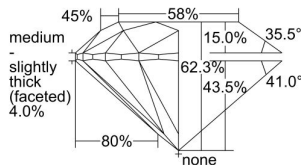

GIA®

FACSIMILE

GIA REPORT 7496598731

Verify this report at GIA.edu

GIA NATURAL DIAMOND DOSSIER®

June 07, 2024
GIA Report Number **7496598731**
Shape and Cutting Style ..... **Round Brilliant**
Measurements ..... **3.93 - 3.96 x 2.46 mm**

GRADING RESULTS

Carat Weight ..... **0.23 carat**
Color Grade ..... **F**
Clarity Grade **VS1**
Cut Grade ..... **Excellent**

ADDITIONAL GRADING INFORMATION

Polish ..... **Excellent**
Symmetry ..... **Excellent**
Fluorescence ..... **Faint**
Clarity Characteristics..... **Crystal, Cloud, Pinpoint**
Inscription(s): **GIA 7496598731**

PROPORTIONS

Profile to actual proportions

GRADING SCALES

GIA COLOR SCALE	GIA CLARITY SCALE	GIA CUT SCALE	
D	FLAWLESS	EXCELLENT	
E	INTERNALLY FLAWLESS		
F		VVS₁	VERY GOOD
G	VVS₂		
H	VS₁	GOOD	
I	VS₂		
J	SI₁	FAIR	
K	SI₂		
L	I₁	POOR	
M	I₂		
N	I₃		
O			
P			
Q			
R			
S			
T			
U			
V			
W			
X			
Y			
Z