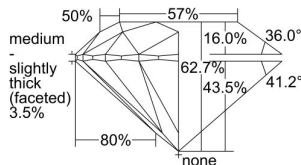

GIA®

FACSIMILE

GIA REPORT 7496611776

Verify this report at GIA.edu

GIA NATURAL DIAMOND DOSSIER®

June 10, 2024
GIA Report Number 7496611776
Shape and Cutting Style ..... Round Brilliant
Measurements ..... 4.76 - 4.79 x 2.99 mm

GRADING RESULTS

Carat Weight ..... 0.42 carat
Color Grade ..... H
Clarity Grade VS2
Cut Grade ..... Excellent

ADDITIONAL GRADING INFORMATION

Polish ..... Excellent
Symmetry ..... Excellent
Fluorescence ..... None
Clarity Characteristics..... Crystal, Cloud, Feather
Inscription(s): GIA 7496611776

PROPORTIONS

Profile to actual proportions

GRADING SCALES

GIA COLOR SCALE	GIA CLARITY SCALE	GIA CUT SCALE	
D	FLAWLESS	EXCELLENT	
E	INTERNALLY FLAWLESS		
F		VVS₁	VERY GOOD
G	VVS₂		
H	VS₁	GOOD	
I	VS₂		
J	SI₁	FAIR	
K	SI₂		
L	I₁	POOR	
M	I₂		
N	I₃		
O			
P			
Q			
R			
S			
T			
U			
V			
W			
X			
Y			
Z