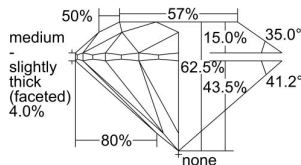

GIA®

FACSIMILE

GIA NATURAL DIAMOND DOSSIER®

June 11, 2024

GIA Report Number 7496617633

Shape and Cutting Style ..... Round Brilliant

Measurements ..... 5.08 - 5.11 x 3.18 mm

GRADING RESULTS

Carat Weight ..... 0.51 carat

Color Grade ..... K

Clarity Grade VVS1

Cut Grade ..... Excellent

ADDITIONAL GRADING INFORMATION

Polish ..... Excellent

Symmetry ..... Excellent

Fluorescence ..... None

Clarity Characteristics ..... Pinpoint

Inscription(s): GIA 7496617633

GIA REPORT

7496617633

Verify this report at GIA.edu

PROPORTIONS

GRADING SCALES

GIA COLOR SCALE

COLORESS	D
	E
	F
	G
	H
	I
	J
NEAR COLORESS	K
	L
FAINT	M
	N
	O
	P
VERY LIGHT	Q
	R
	S
	T
	U
	V
	W
	X
	Y
LIGHT	Z

GIA CLARITY SCALE

FLAWLESS	INTERNAL FLAWLESS	
		FLAWLESS
VERY VERY SLIGHTLY INCLUDED	VVS₁	
	VVS₂	
VERY SLIGHTLY INCLUDED	VS₁	
	VS₂	
SLIGHTLY INCLUDED	SI₁	
	SI₂	
INCLUDED	I₁	
	I₂	
	I₃	

GIA CUT SCALE

EXCELLENT
VERY GOOD
GOOD
FAIR
POOR