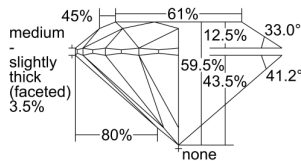

GIA®

FACSIMILE

GIA REPORT 7496618526

Verify this report at GIA.edu

GIA NATURAL DIAMOND DOSSIER®

June 11, 2024
GIA Report Number **7496618526**
Shape and Cutting Style ..... **Round Brilliant**
Measurements ..... **3.97 - 4.00 x 2.37 mm**

GRADING RESULTS

Carat Weight ..... **0.23 carat**
Color Grade ..... **G**
Clarity Grade **VS1**
Cut Grade ..... **Excellent**

ADDITIONAL GRADING INFORMATION

Polish ..... **Excellent**
Symmetry ..... **Excellent**
Fluorescence ..... **None**
Clarity Characteristics..... **Crystal, Needle, Pinpoint, Cloud**
Inscription(s): **GIA 7496618526**

PROPORTIONS

Profile to actual proportions

GRADING SCALES

GIA COLOR SCALE	GIA CLARITY SCALE	GIA CUT SCALE	
D	FLAWLESS	EXCELLENT	
E	INTERNALLY FLAWLESS		
F		VVS₁	VERY GOOD
G	VVS₂		
H	VS₁	GOOD	
I	VS₂		
J	SI₁	FAIR	
K	SI₂		
L	I₁	POOR	
M	I₂		
N	I₃		
O			
P			
Q			
R			
S			
T			
U			
V			
W			
X			
Y			
Z