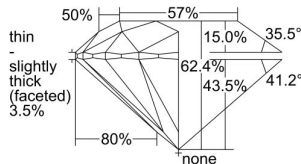

GIA®

FACSIMILE

GIA REPORT

7496638161

Verify this report at GIA.edu

GIA NATURAL DIAMOND DOSSIER®

June 12, 2024
GIA Report Number **7496638161**
Shape and Cutting Style ..... **Round Brilliant**
Measurements ..... **5.90 - 5.94 x 3.69 mm**

GRADING RESULTS

Carat Weight ..... **0.79 carat**
Color Grade ..... **G**
Clarity Grade **S12**
Cut Grade ..... **Excellent**

ADDITIONAL GRADING INFORMATION

Polish ..... **Excellent**
Symmetry ..... **Excellent**
Fluorescence ..... **Faint**
Clarity Characteristics..... **Feather, Crystal, Cloud**
Inscription(s): **GIA 7496638161**

PROPORTIONS

Profile to actual proportions

GRADING SCALES

GIA COLOR SCALE	GIA CLARITY SCALE	GIA CUT SCALE
D	FLAWLESS	EXCELLENT
E	INTERNALLY FLAWLESS	
F	VVS₁	VERY GOOD
G		
H	VS₁	GOOD
I		
J	VS₂	FAIR
K		
L	SI₁	POOR
M		
N	I₁	
O		
P	I₂	
Q		
R	I₃	
S		
T		
U		
V		
W		
X		
Y		
Z