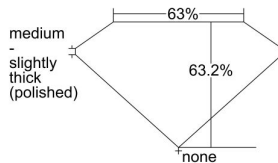

GIA®

FACSIMILE

GIA REPORT

7496654869

Verify this report at GIA.edu

GIA NATURAL DIAMOND DOSSIER®

June 14, 2024
GIA Report Number 7496654869
Shape and Cutting Style ..... Rectangular Step Cut
Measurements ..... 9.26 x 3.29 x 2.08 mm

GRADING RESULTS

Carat Weight ..... 0.71 carat
Color Grade ..... G
Clarity Grade VVS2

ADDITIONAL GRADING INFORMATION

Polish ..... Excellent
Symmetry ..... Excellent
Fluorescence ..... None
Clarity Characteristics..... Pinpoint, Needle, Feather
Inscription(s): GIA 7496654869

PROPORTIONS

Profile not to actual proportions

GRADING SCALES

GIA COLOR SCALE		GIA CLARITY SCALE			
COLORLESS	D	VERY VERY SLIGHTLY INCLUDED	FLAWLESS		
	E		INTERNALLY FLAWLESS		
	F	VERY SLIGHTLY INCLUDED	VVS₁		
	G		VVS₂		
	H		VS₁		
	NEAR COLORLESS	I	SLIGHTLY INCLUDED	VS₂	
		J		SI₁	
		FAINT	K	INCLUDED	SI₂
			L		I₁
			M		I₂
VERY LIGHT			N	INCLUDED	I₃
			O		
			P		
	Q				
LIGHT	R				
	S				
	T				
	U				
	V				
	Z