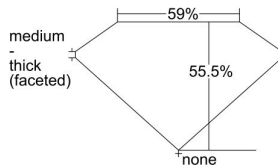

GIA®

FACSIMILE

GIA REPORT 7496656239

Verify this report at GIA.edu

GIA NATURAL DIAMOND DOSSIER®

June 14, 2024
GIA Report Number 7496656239
Shape and Cutting Style ..... Heart Brilliant
Measurements ..... 4.35 x 4.76 x 2.64 mm

GRADING RESULTS

Carat Weight ..... 0.31 carat
Color Grade ..... D
Clarity Grade VVS1

ADDITIONAL GRADING INFORMATION

Polish ..... Excellent
Symmetry ..... Excellent
Fluorescence ..... None
Clarity Characteristics ..... Feather
Inscription(s): GIA 7496656239

PROPORTIONS

Profile not to actual proportions

GRADING SCALES

GIA COLOR SCALE		GIA CLARITY SCALE				
COLORLESS	D	VERY VERY SLIGHTLY INCLUDED	FLAWLESS			
	E		INTERNALLY FLAWLESS			
	F		VVS₁			
	NEAR COLORLESS	G	VERY SLIGHTLY INCLUDED	VVS₂		
		H		VS₁		
		FAINT	I	SLIGHTLY INCLUDED	VS₂	
			J		SI₁	
			LIGHT	K	INCLUDED	SI₂
	L	I₁				
	M	I₂				
N	NOT GRADED	I₃				
O						
P						
Q						
R						
S						
T						
U						
V						
W						
X						
Y						
Z