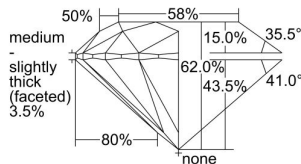

GIA®

FACSIMILE

GIA REPORT

7496669936

Verify this report at GIA.edu

GIA NATURAL DIAMOND DOSSIER®

June 14, 2024
GIA Report Number **7496669936**
Shape and Cutting Style ..... **Round Brilliant**
Measurements ..... **5.68 - 5.70 x 3.53 mm**

GRADING RESULTS

Carat Weight ..... **0.70 carat**
Color Grade ..... **G**
Clarity Grade **VVS1**
Cut Grade ..... **Excellent**

ADDITIONAL GRADING INFORMATION

Polish ..... **Excellent**
Symmetry ..... **Excellent**
Fluorescence ..... **None**
Clarity Characteristics ..... **Pinpoint**
Inscription(s): **GIA 7496669936**

PROPORTIONS

Profile to actual proportions

GRADING SCALES

GIA COLOR SCALE

COLORLESS	D
	E
	F
	G
	H
	I
	J
NEAR COLORLESS	K
	L
Faint	M
	N
	O
	P
	Q
	R
	S
	T
	U
	V
	W
	X
	Y
Light	Z

GIA CLARITY SCALE

FLAWLESS	VERY VERY SLIGHTLY INCLUDED	VVS₁	
			VVS₂
INTERNALLY FLAWLESS	VERY SLIGHTLY INCLUDED	VS₁	
		VS₂	
SLIGHTLY INCLUDED	INCLUDED	I₁	
		I₂	
		I₃	

GIA CUT SCALE

EXCELLENT
VERY GOOD
GOOD
FAIR
POOR