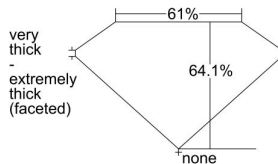

GIA®

FACSIMILE

GIA REPORT 7496675251

Verify this report at GIA.edu

GIA NATURAL DIAMOND DOSSIER®

June 18, 2024
GIA Report Number 7496675251
Shape and Cutting Style ..... Oval Brilliant
Measurements ..... 6.27 x 4.30 x 2.75 mm

GRADING RESULTS

Carat Weight ..... 0.50 carat
Color Grade ..... D
Clarity Grade VS1

ADDITIONAL GRADING INFORMATION

Polish ..... Excellent
Symmetry ..... Very Good
Fluorescence ..... Faint
Clarity Characteristics ..... Crystal, Pinpoint
Inspection(s): GIA 7496675251

PROPORTIONS

Profile not to actual proportions

GRADING SCALES

GIA COLOR SCALE		GIA CLARITY SCALE		
COLORLESS	D	VERY VERY SLIGHTLY SLIGHTLY INCLUDED	FLAWLESS	
	E		INTERNALLY FLAWLESS	
	F		VS₁	
	G		VS₂	
	NEAR COLORLESS	H	VERY SLIGHTLY INCLUDED	VS₁
		I		VS₂
		J		SI₁
		K		SI₂
	FAINT	L	INCLUDED	I₁
		M		I₂
N		I₃		
O				
VERT LIGHT	P			
	Q			
	R			
	S			
	T			
	U			
	V			
	W			
LIGHT	X			
	Y			
	Z