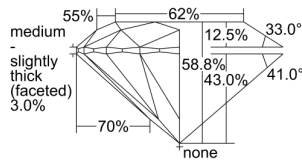

GIA®

FACSIMILE

GIA REPORT

7496677941

Verify this report at GIA.edu

GIA NATURAL DIAMOND DOSSIER®

June 17, 2024
GIA Report Number 7496677941
Shape and Cutting Style ..... Round Brilliant
Measurements ..... 5.17 - 5.21 x 3.05 mm

GRADING RESULTS

Carat Weight ..... 0.50 carat
Color Grade I
Clarity Grade VVS2
Cut Grade ..... Excellent

ADDITIONAL GRADING INFORMATION

Polish ..... Excellent
Symmetry ..... Excellent
Fluorescence ..... Medium Blue
Clarity Characteristics ..... Feather, Pinpoint
Inscription(s): GIA 7496677941

PROPORTIONS

GRADING SCALES

GIA COLOR SCALE		GIA CLARITY SCALE		GIA CUT SCALE			
COLORLESS	D	VERY VERY SLIGHTLY INCLUDED	FLAWLESS	EXCELLENT			
	E		INTERNALLY FLAWLESS				
	F		VVS₁				
	G		VVS₂				
	NEAR COLORLESS	H	VERY SLIGHTLY INCLUDED	VS₁	GOOD		
		I		VS₂			
		FAINT	J	SLIGHTLY INCLUDED	SI₁	FAIR	
			K		SI₂		
	L		I₁				
	VERY LIGHT		M	INCLUDED	I₂	POOR	
N			I₃				
O							
P							
LIGHT	Q						
	R						
	S						
	T						
	U						
	V						
	W						
	X						
Y							
Z