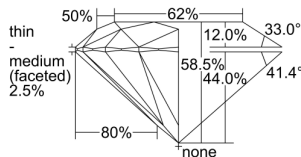

GIA®

FACSIMILE

GIA NATURAL DIAMOND DOSSIER®

June 18, 2024
GIA Report Number 7496684301
Shape and Cutting Style ..... Round Brilliant
Measurements ..... 6.02 - 6.04 x 3.53 mm

GRADING RESULTS

Carat Weight ..... 0.76 carat
Color Grade ..... G
Clarity Grade VS1
Cut Grade ..... Excellent

ADDITIONAL GRADING INFORMATION

Polish ..... Excellent
Symmetry ..... Excellent
Fluorescence ..... None
Clarity Characteristics..... Needle, Cloud
Inscription(s): GIA 7496684301

GIA REPORT 7496684301

Verify this report at GIA.edu

PROPORTIONS

Profile to actual proportions