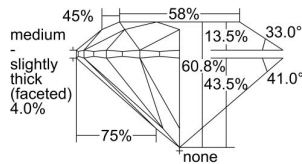

GIA®

FACSIMILE

GIA REPORT 7496718021

Verify this report at GIA.edu

GIA NATURAL DIAMOND DOSSIER®

June 22, 2024
GIA Report Number 7496718021
Shape and Cutting Style ..... Round Brilliant
Measurements ..... 3.85 - 3.87 x 2.34 mm

GRADING RESULTS

Carat Weight ..... 0.21 carat
Color Grade ..... G
Clarity Grade VVS1
Cut Grade ..... Excellent

ADDITIONAL GRADING INFORMATION

Polish ..... Excellent
Symmetry ..... Very Good
Fluorescence ..... Faint
Clarity Characteristics..... Pinpoint, Surface Graining
Inscription(s): GIA 7496718021

PROPORTIONS

Profile to actual proportions

GRADING SCALES

GIA COLOR SCALE	GIA CLARITY SCALE	GIA CUT SCALE	
D	FLAWLESS	EXCELLENT	
E	INTERNALLY FLAWLESS		
F		VVS₁	VERY GOOD
G	VVS₂		
H	VS₁	GOOD	
I	VS₂		
J	SI₁	FAIR	
K	SI₂		
L	I₁	POOR	
M	I₂		
N	I₃		
O			
P			
Q			
R			
S			
T			
U			
V			
W			
X			
Y			
Z