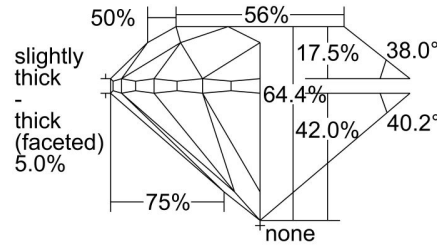

GIA NATURAL DIAMOND GRADING REPORT

June 26, 2024

GIA Report Number 7496719407

Shape and Cutting Style Round Brilliant

Measurements 6.26 - 6.33 x 4.05 mm

GRADING RESULTS

Carat Weight 1.02 carat

Color Grade G

Clarity Grade VS2

Cut Grade Very Good

ADDITIONAL GRADING INFORMATION

Polish Very Good

Symmetry Very Good

Fluorescence None

Inscription(s): GIA 7496719407

Comments: Additional clouds, pinpoints and surface graining are not shown.

PROPORTIONS

Profile to actual proportions

CLARITY CHARACTERISTICS

KEY TO SYMBOLS*

- Cloud
- Crystal

* Red symbols denote internal characteristics (inclusions). Green or black symbols denote external characteristics (blemishes). Diagram is an approximate representation of the diamond, and symbols shown indicate type, position, and approximate size of clarity characteristics. All clarity characteristics may not be shown. Details of finish are not shown.