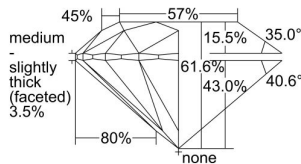

GIA®

FACSIMILE

GIA REPORT 7496720932

Verify this report at GIA.edu

GIA NATURAL DIAMOND DOSSIER®

June 22, 2024
GIA Report Number **7496720932**
Shape and Cutting Style ..... **Round Brilliant**
Measurements ..... **4.83 - 4.86 x 2.99 mm**

GRADING RESULTS

Carat Weight ..... **0.43 carat**
Color Grade ..... **G**
Clarity Grade **S11**
Cut Grade ..... **Excellent**

ADDITIONAL GRADING INFORMATION

Polish ..... **Excellent**
Symmetry ..... **Excellent**
Fluorescence ..... **None**
Clarity Characteristics..... **Crystal, Cloud**
Inscription(s): **GIA 7496720932**

PROPORTIONS

Profile to actual proportions