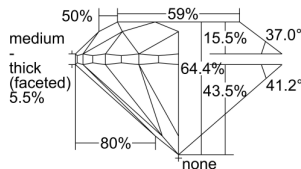

GIA®

FACSIMILE

GIA REPORT 7496722228

Verify this report at GIA.edu

GIA NATURAL DIAMOND DOSSIER®

June 21, 2024
GIA Report Number 7496722228
Shape and Cutting Style ..... Round Brilliant
Measurements ..... 4.64 - 4.70 x 3.01 mm

GRADING RESULTS

Carat Weight ..... 0.42 carat
Color Grade ..... G
Clarity Grade VS2
Cut Grade ..... Very Good

ADDITIONAL GRADING INFORMATION

Polish ..... Very Good
Symmetry ..... Very Good
Fluorescence ..... Medium Blue
Clarity Characteristics ..... Crystal
Inscription(s): GIA 7496722228

PROPORTIONS

Profile to actual proportions

GRADING SCALES

GIA COLOR SCALE	GIA CLARITY SCALE	GIA CUT SCALE	
D	FLAWLESS	EXCELLENT	
E	INTERNALLY FLAWLESS		
F		VVS₁	VERY GOOD
G	VVS₂		
H	VS₁	GOOD	
I	VS₂		
J	SI₁	FAIR	
K	SI₂		
L	I₁	POOR	
M	I₂		
N	I₃		
O			
P			
Q			
R			
S			
T			
U			
V			
W			
X			
Y			
Z