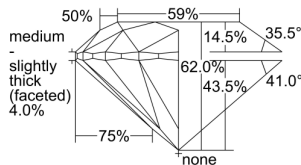

GIA®

FACSIMILE

GIA REPORT 7496731674

Verify this report at GIA.edu

GIA NATURAL DIAMOND DOSSIER®

June 24, 2024
GIA Report Number 7496731674
Shape and Cutting Style ..... Round Brilliant
Measurements ..... 4.41 - 4.44 x 2.74 mm

GRADING RESULTS

Carat Weight ..... 0.33 carat
Color Grade ..... E
Clarity Grade S11
Cut Grade ..... Excellent

ADDITIONAL GRADING INFORMATION

Polish ..... Excellent
Symmetry ..... Excellent
Fluorescence ..... None
Clarity Characteristics ..... Cloud, Crystal
Inscription(s): GIA 7496731674

PROPORTIONS

Profile to actual proportions